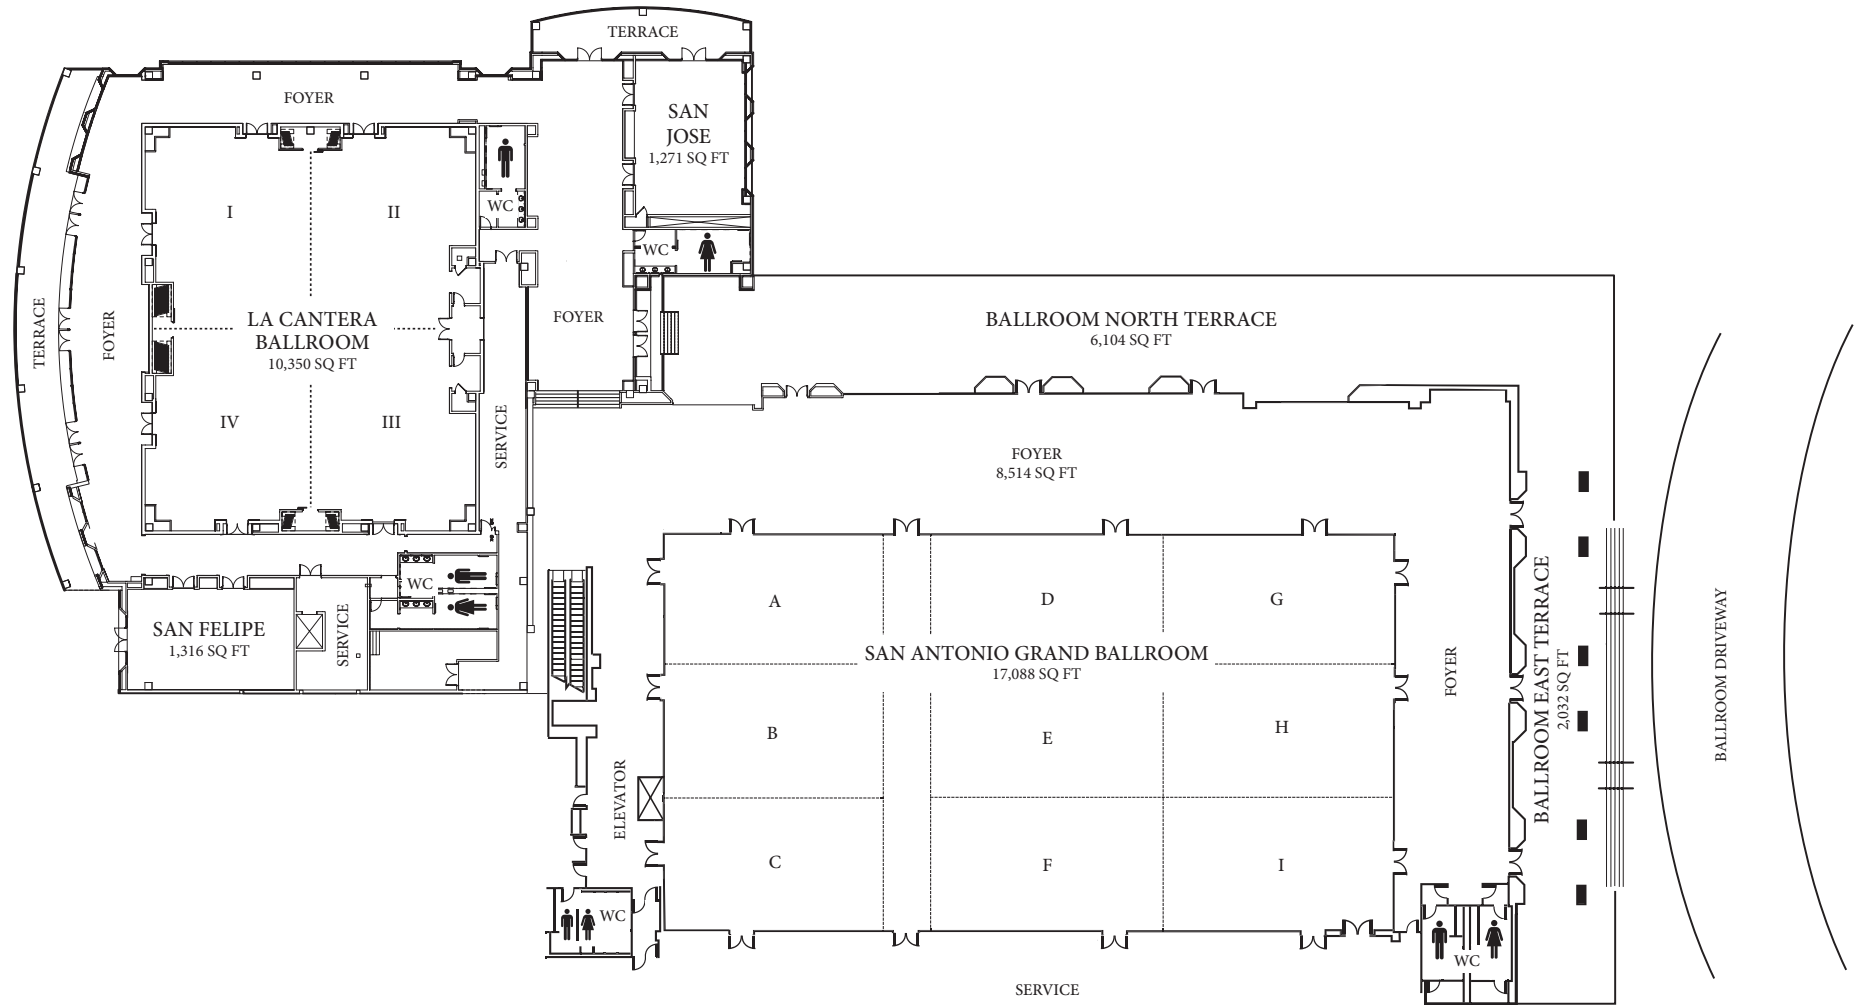

LA CANTERA CLUBHOUSE

16641 La Cantera Parkway, San Antonio TX 78256
United States | 210.558.6500

SECOND FLOOR

16641 La Cantera Parkway, San Antonio TX 78256
United States | 210.558.6500

THIRD FLOOR

OUTDOOR