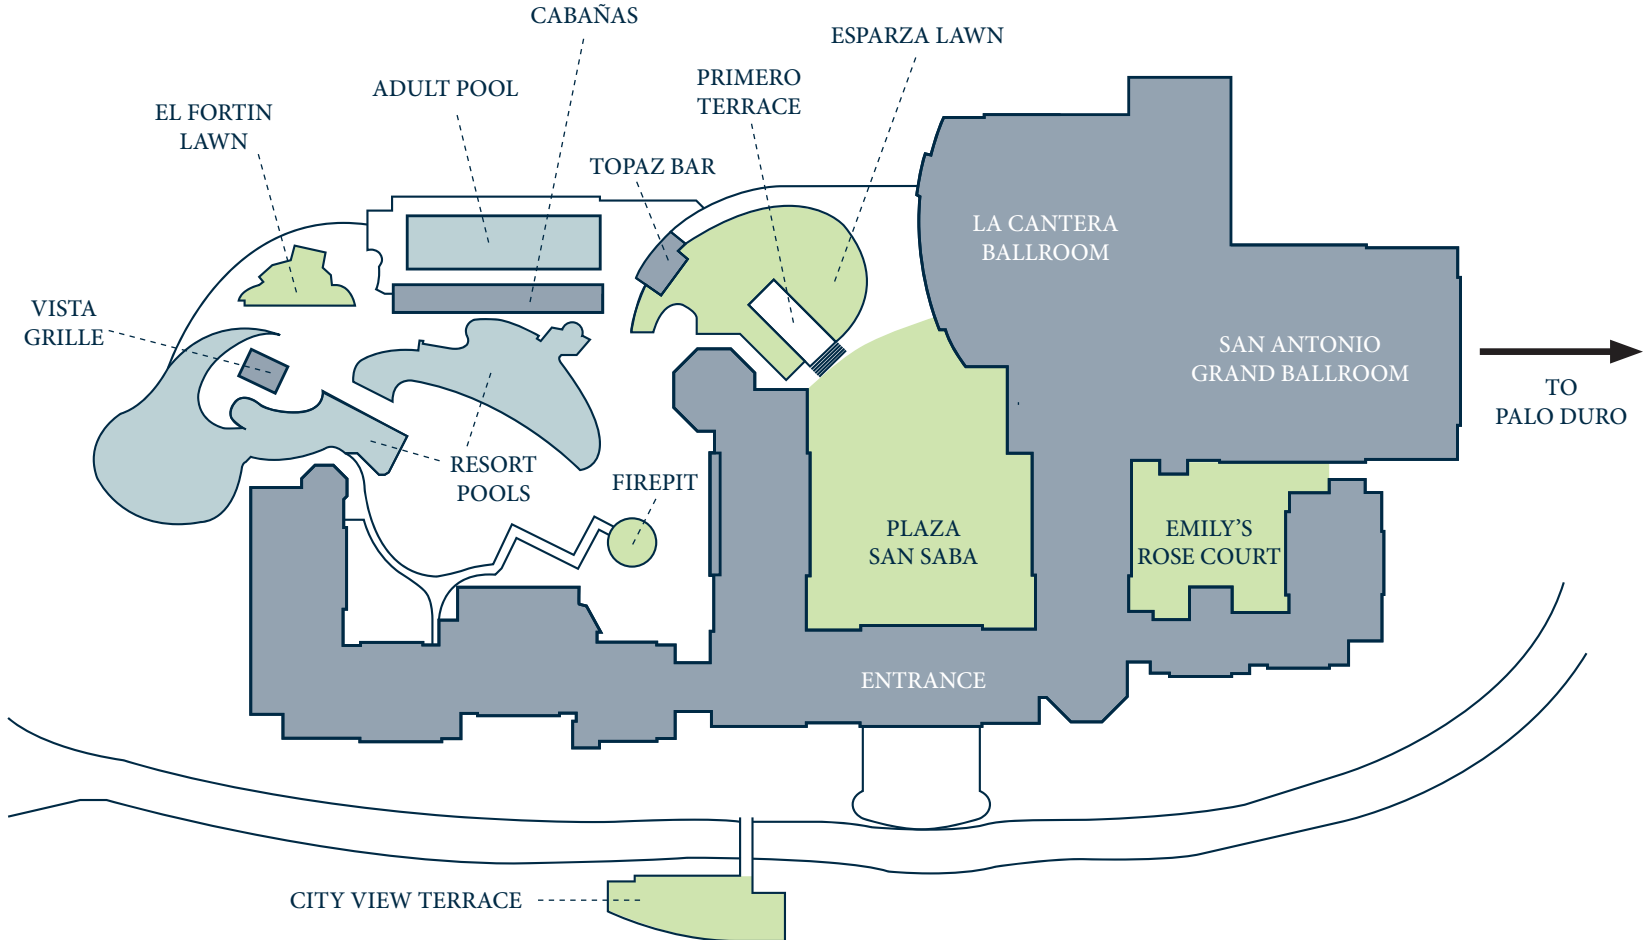

LA CANTERA CLUBHOUSE

16641 La Cantera Parkway, San Antonio TX 78256
United States | 210.558.6500

SECOND FLOOR

16641 La Cantera Parkway, San Antonio TX 78256
United States | 210.558.6500

THIRD FLOOR

OUTDOOR